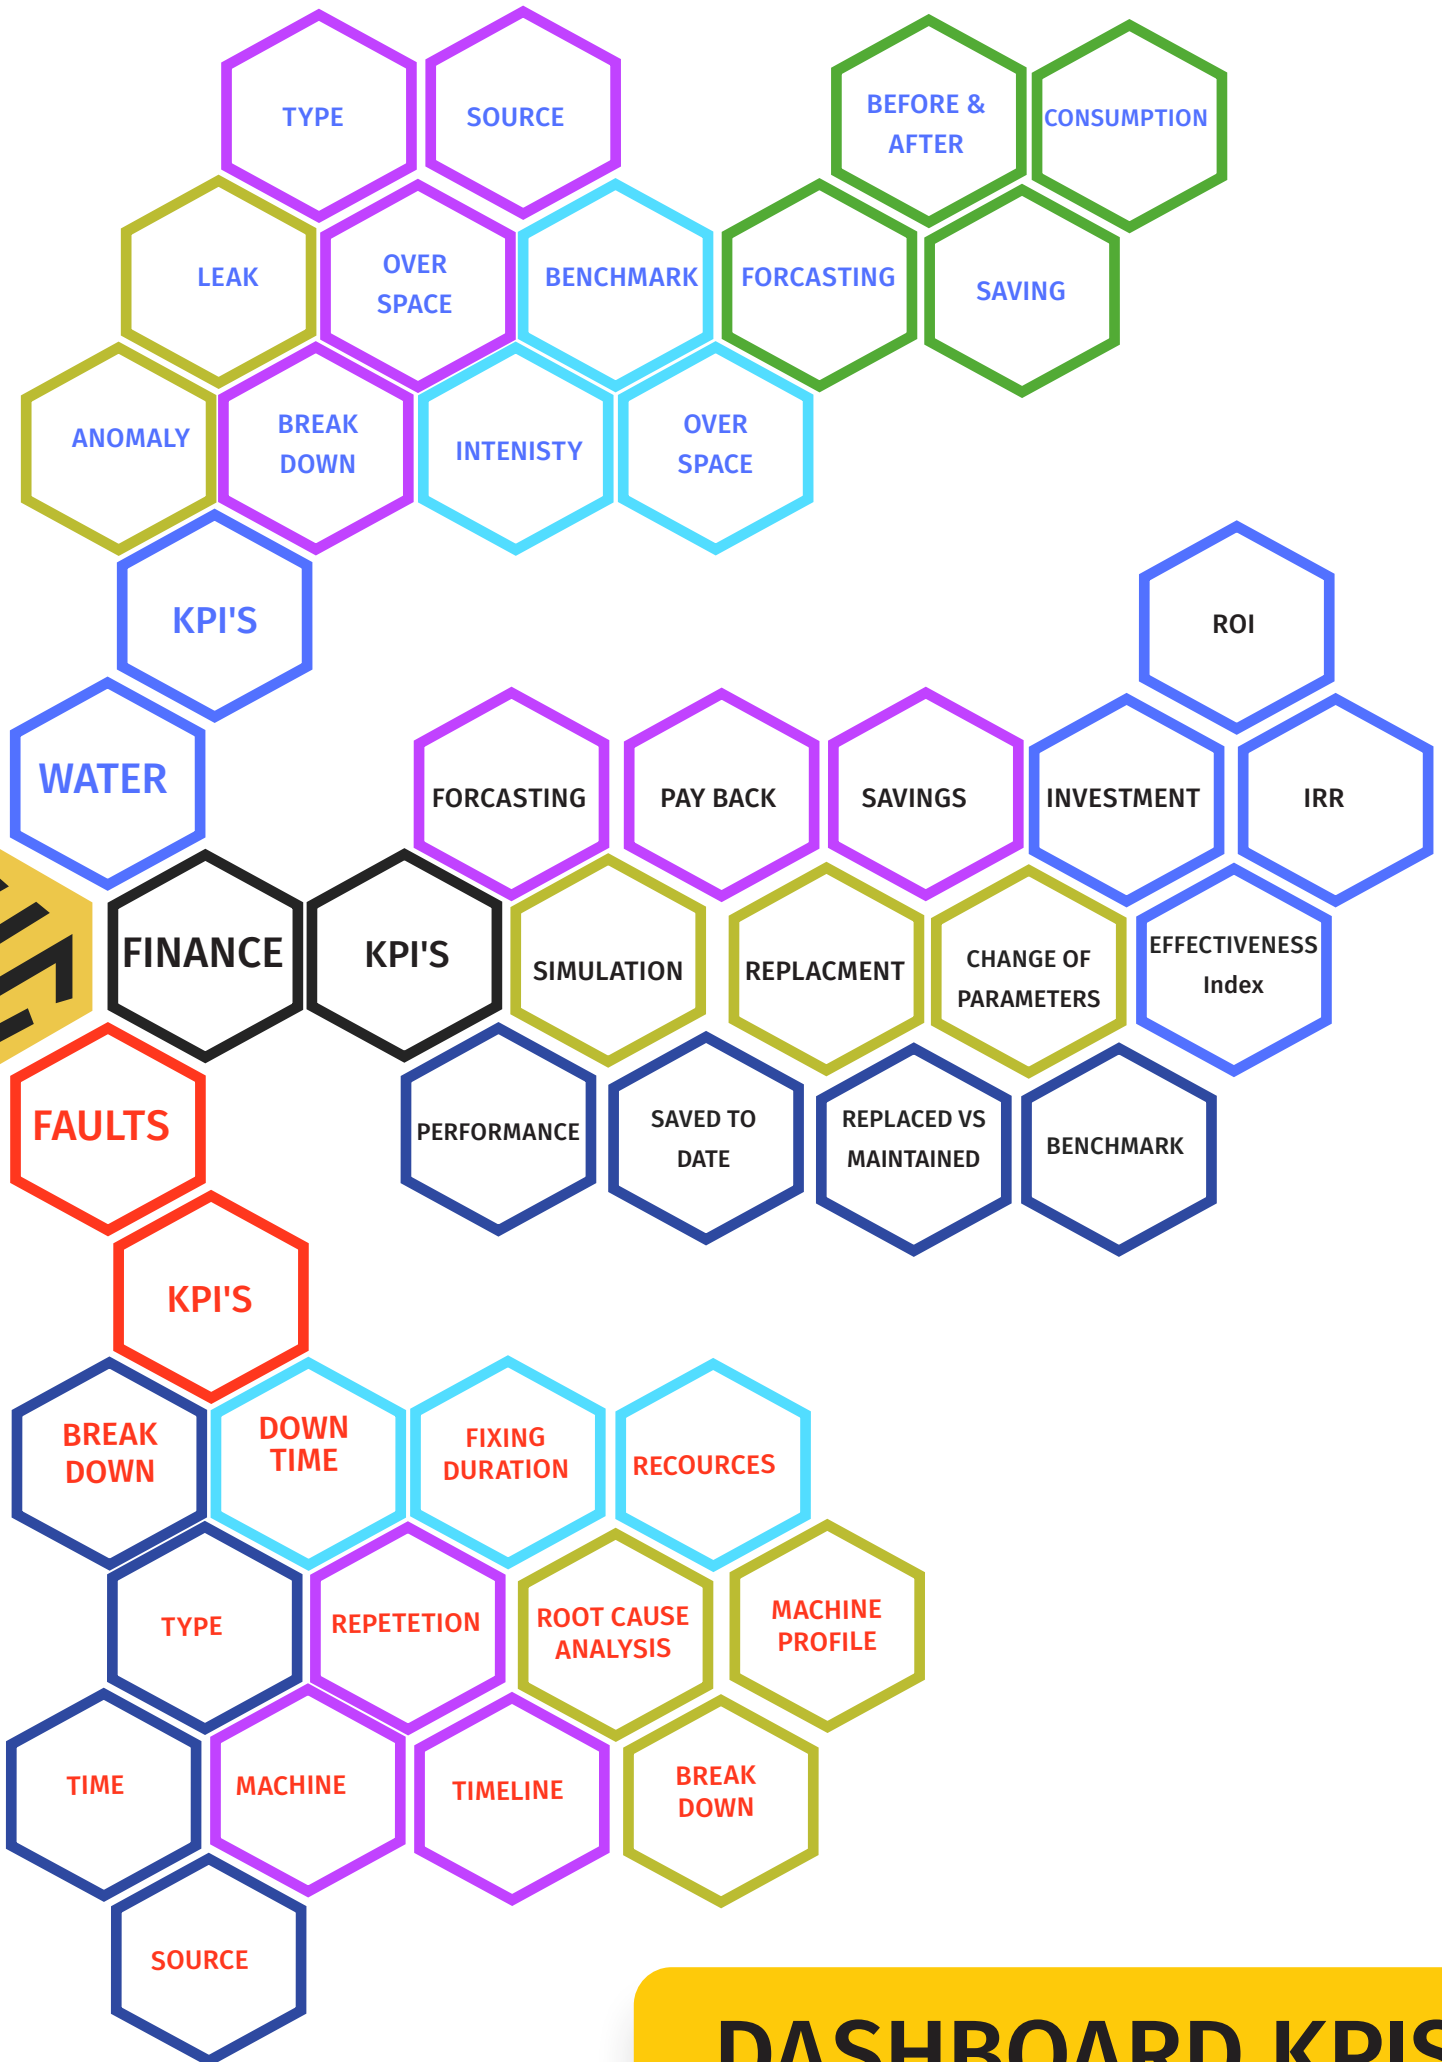

# 3

Complied with local Energy auditors **ESTIDAMA, BARJEEL and GREEN BUILDING)**

# DASHBOARD KPIS